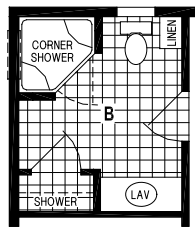

Shown with Exterior Options

Merced

7382MA/5428 (1,404 SQ. FT.) 3BEDROOM - 2BATHS

OPTION MASTER BATH

OPTION CORNER SHOWER BATH

OPTION DEN