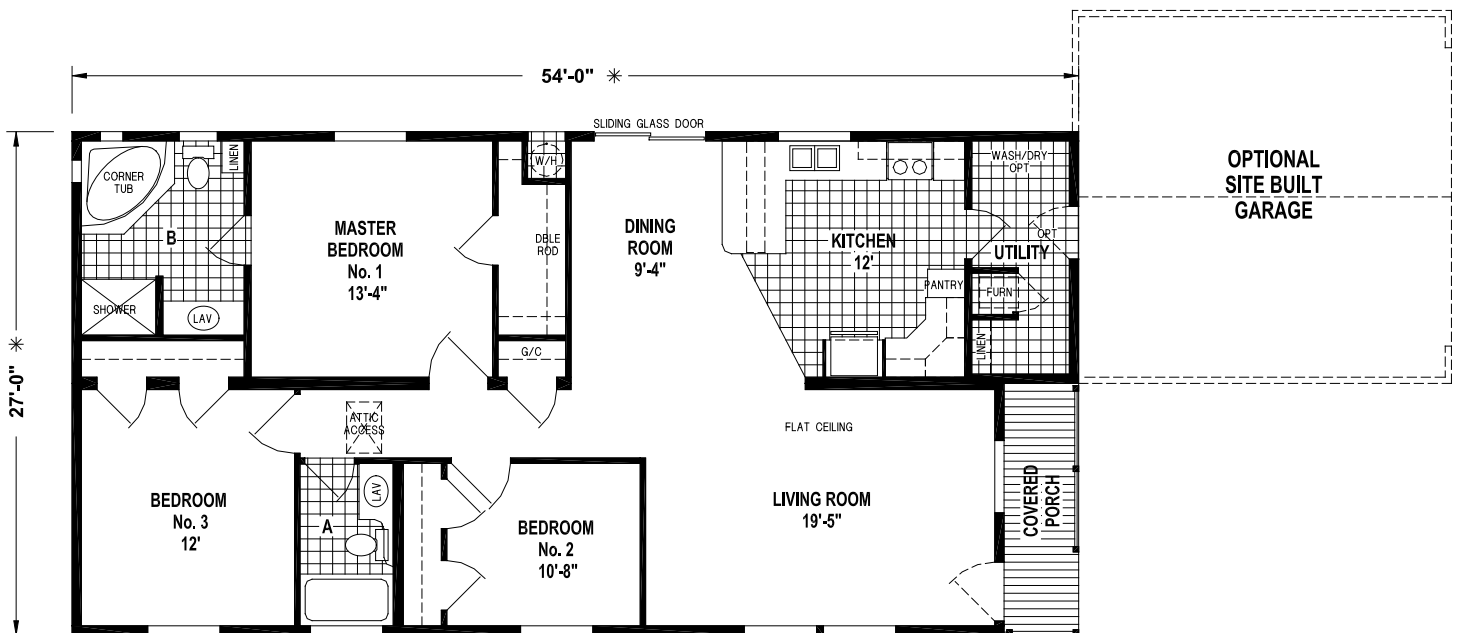

Shown with Exterior Options

Merced

7382MA/5428 (1,404 SQ. FT.) 3BEDROOM - 2BATHS

OPTION MASTER BATH

OPTION CORNER SHOWER BATH

OPTION DEN