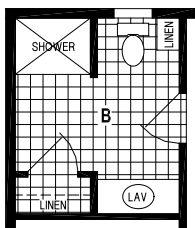

Shown with Exterior Options

Merced

7382MA/5428 (1,404 SQ. FT.) 3BEDROOM - 2BATHS

OPTION MASTER BATH

OPTION CORNER SHOWER BATH

OPTION DEN